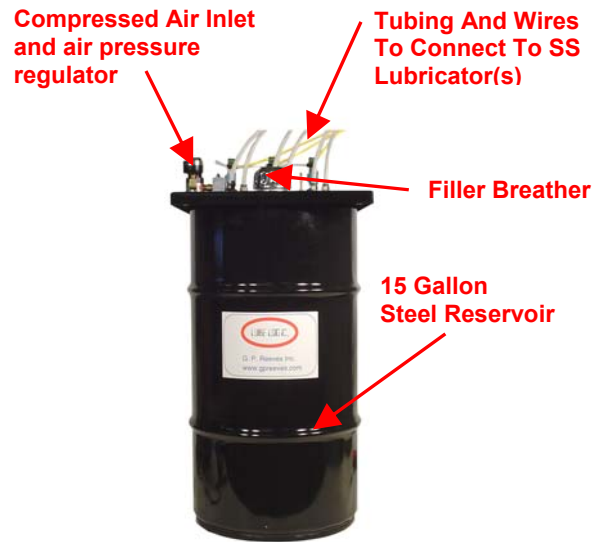

G. P. Reeves Inc.

12764 Greenly Street Holland, MI 49424

Phone: 888.399.8893 Fax: 616.399.8867
 Web Site: <http://gpreeves.com>

LUBE LOGIC®

RFP2000 Series

REMOTE FILL PUMP FOR UP TO THREE SS SERIES LUBRICATORS 15 GALLON RESERVOIR

- Allows personnel to keep reservoirs full without climbing ladders
- Automatically keeps reservoirs full
- Only pumps when the reservoir needs to be filled
- Low Voltage, requires only one 24 V.D.C cord to connect to each SS lubricator
- Can use ALL LUBRICANTS from “dry film” (ISO 2) through “synthetic oil” (ISO 100)
- Includes 50 feet of supply tubing, 50 feet of return tubing, and 50 feet of cord to connect to each SS lubricator

DESCRIPTION

- RFP2000-15-1: Remote fill pump for one SS lubricator.
- RFP2000-15-2: Remote fill pump for two SS lubricators.
- RFP2000-15-3: Remote fill pump for three SS lubricators.
- RFP2000AK: Adder kit to add station to existing RFP2000 pump.