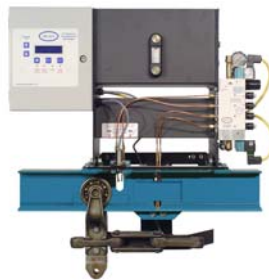

G. P. Reeves Inc.

12764 Greenly Street Holland, MI 49424

Phone: 888.399.8893 Fax: 616.399.8867
 Web Site: <http://gpreeves.com>

LUBE LOGIC®

RFP2000 Series

REMOTE FILL PUMP FOR UP TO THREE SS SERIES LUBRICATORS 15 GALLON RESERVOIR

- Allows personnel to keep reservoirs full without climbing ladders
- Automatically keeps reservoirs full
- Only pumps when the reservoir needs to be filled
- Low Voltage, requires only one 24 V.D.C cord to connect to each SS lubricator
- Can use ALL LUBRICANTS from “dry film” (ISO 2) through “synthetic oil” (ISO 100)
- Includes 50 feet of supply tubing, 50 feet of return tubing, and 50 feet of cord to connect to each SS lubricator

DESCRIPTION

- RFP2000-15-1: Remote fill pump for one SS lubricator.
- RFP2000-15-2: Remote fill pump for two SS lubricators.
- RFP2000-15-3: Remote fill pump for three SS lubricators.
- RFP2000AK: Adder kit to add station to existing RFP2000 pump.