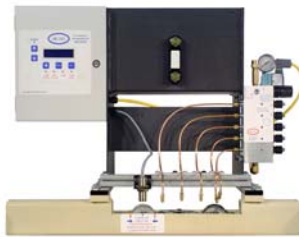

G. P. Reeves Inc.

12764 Greenly Street Holland, MI 49424

Phone: 888.399.8893 Fax: 616.399.8867
 Web Site: <http://gpreeves.com>

LUBE LOGIC®

RFP2000 Series

REMOTE FILL PUMP FOR UP TO THREE SS SERIES LUBRICATORS 15 GALLON RESERVOIR

- Allows personnel to keep reservoirs full without climbing ladders
- Automatically keeps reservoirs full
- Only pumps when the reservoir needs to be filled
- Low Voltage, requires only one 24 V.D.C cord to connect to each SS lubricator
- Can use ALL LUBRICANTS from “dry film” (ISO 2) through “synthetic oil” (ISO 100)
- Includes 50 feet of supply tubing, 50 feet of return tubing, and 50 feet of cord to connect to each SS lubricator

DESCRIPTION

- RFP2000-15-1: Remote fill pump for one SS lubricator.
- RFP2000-15-2: Remote fill pump for two SS lubricators.
- RFP2000-15-3: Remote fill pump for three SS lubricators.
- RFP2000AK: Adder kit to add station to existing RFP2000 pump.